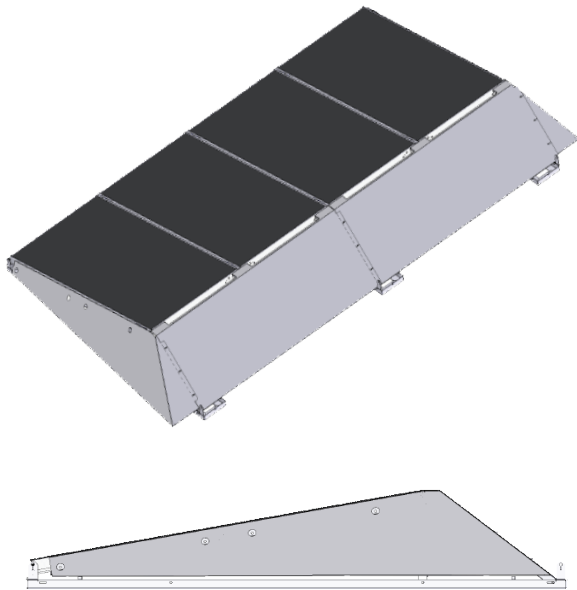

● **Guaranteed**

Andalay flat roof mounting system is offered with a 10 year limited product warranty.

System Specifications

Array Weight	As low as 2.7 lb/ft²
Roof Penetrations	None in most applications. Seismic code may require attachment points
Module Slope	10 degrees
Wind Resistance	Rated up to 120 mph gusts
Deployment Options	Roof and select ground sites
Warranty	10 year limited product warranty

16005 Los Gatos Blvd.
Los Gatos, CA 95032
www.andalay.net / 1.888.253.3628